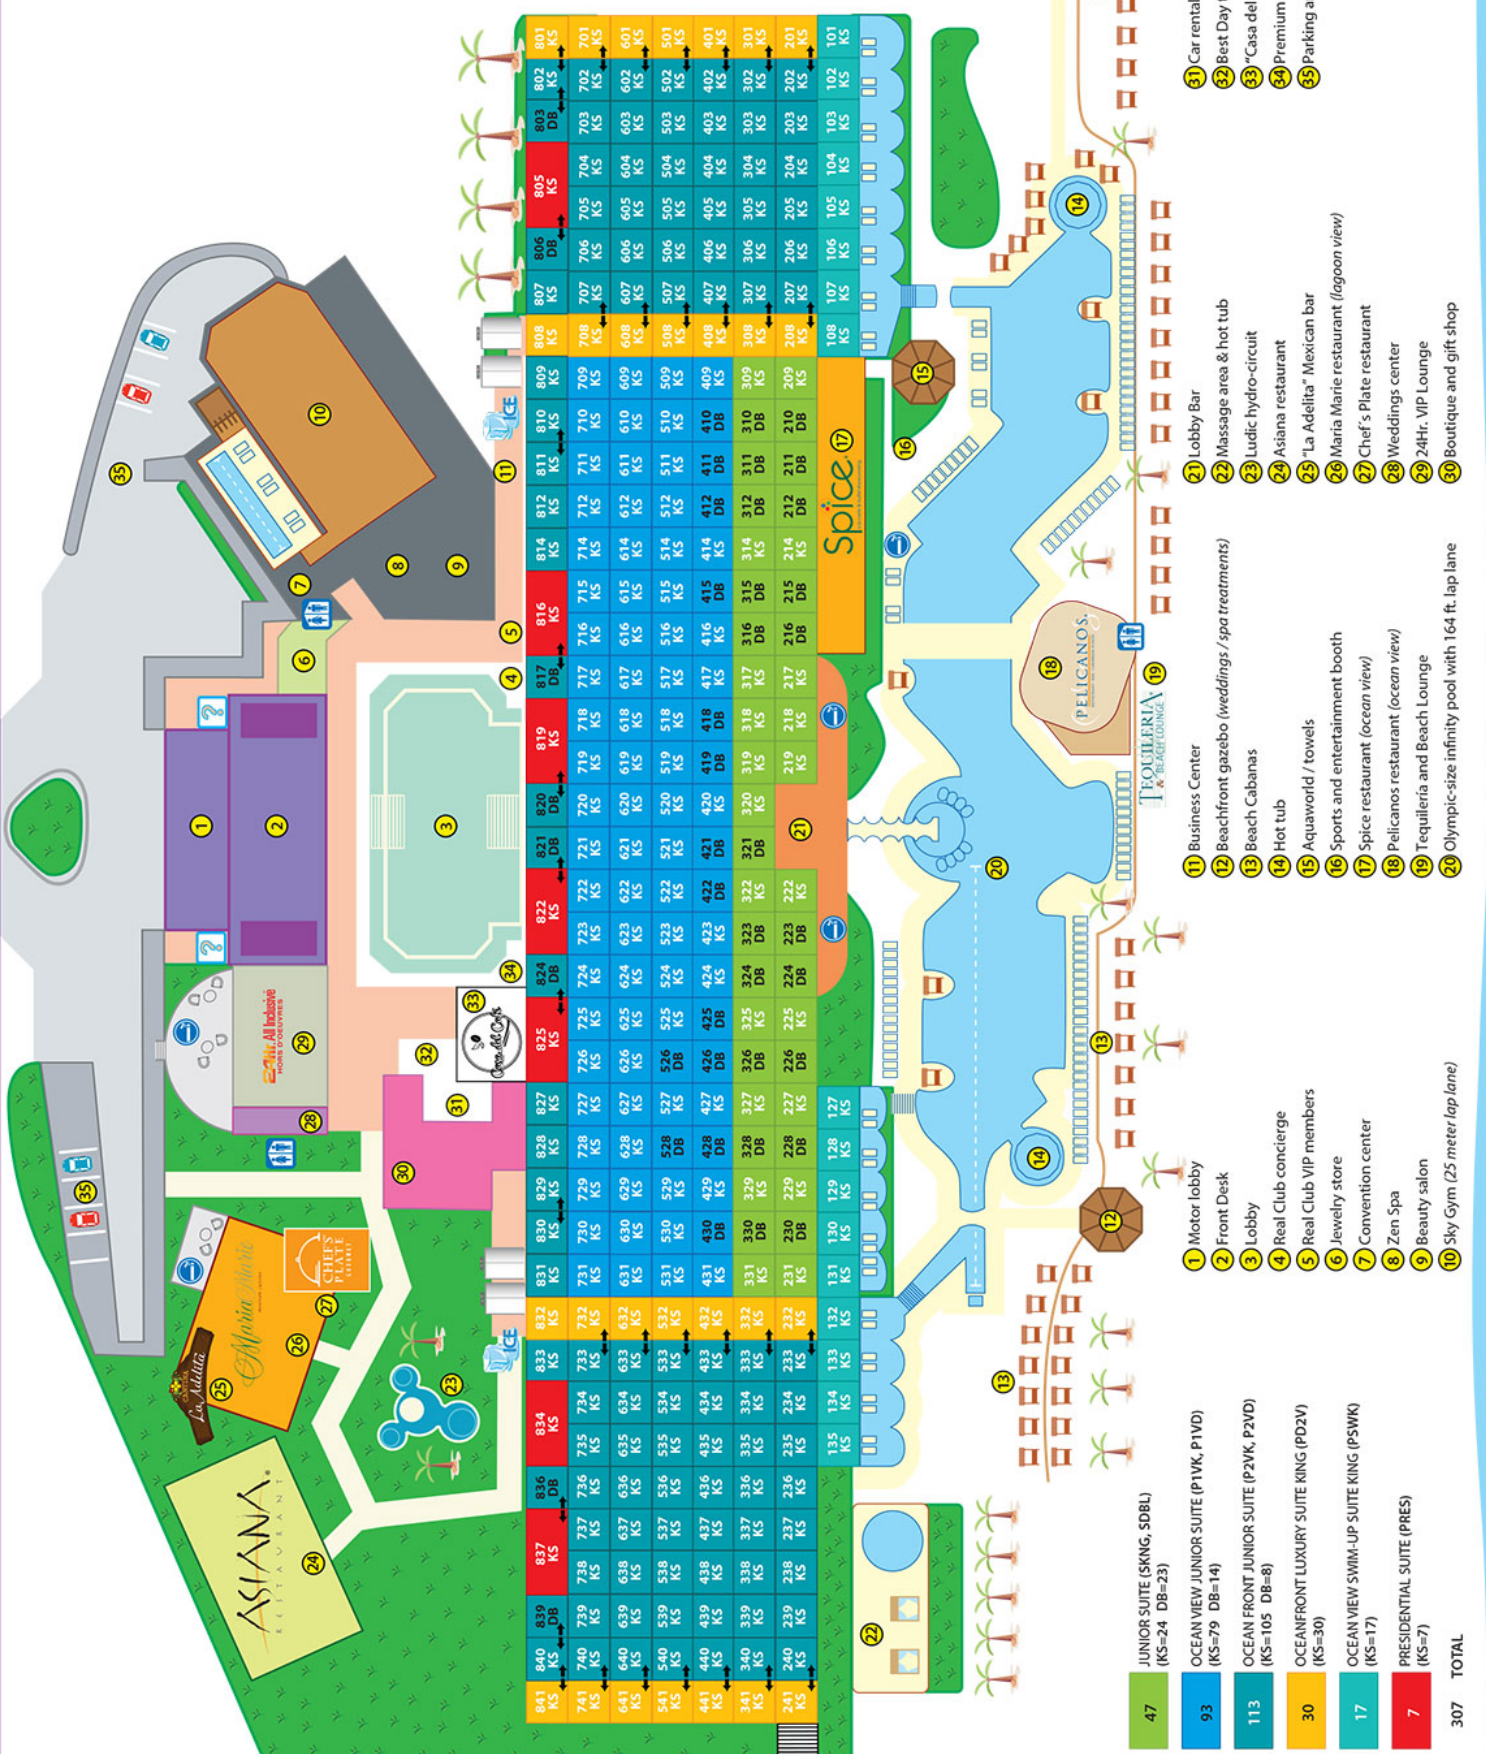

- Bathrooms
- Information
- Elevator
- Ice machine
- Smoking area
- Connecting Suites
- Stairs

123	KS	125	KS	113	KS	114	KS	126	KS
109	DB	110	KS	111	KS	112	KS	115	KS
109	DB	110	KS	111	KS	112	KS	115	KS

117	KS	118	KS	119	KS	120	KS	121	KS	122	KS
136	KS										KS

- 51 Car rental agency
- 52 Best Day tour desk
- 53 "Casa del Cafe" (a gourmet European-style cafe)
- 54 Premium Concierge
- 55 Parking area

- 21 Lobby Bar
- 22 Massage area & hot tub
- 23 Ludic hydro-circuit
- 24 Asiana restaurant
- 25 "La Adelta" Mexican bar
- 26 Maria Marie restaurant (lagoon view)
- 27 Chef's Plate restaurant
- 28 Weddings center
- 29 24Hr. VIP Lounge
- 30 Boutique and gift shop

- 11 Business Center
- 12 Beachfront gazebo (weddings / spa treatments)
- 13 Beach Cabanas
- 14 Hot tub
- 15 Aquaworld / towels
- 16 Sports and entertainment booth
- 17 Spice restaurant (ocean view)
- 18 Pelicanos restaurant (ocean view)
- 19 Tequileria and Beach Lounge
- 20 Olympic-size infinity pool with 164 ft. lap lane

- 1 Motor lobby
- 2 Front Desk
- 3 Lobby
- 4 Real Club concierge
- 5 Real Club VIP members
- 6 Jewelry store
- 7 Convention center
- 8 Zen Spa
- 9 Beauty salon
- 10 Sky Gym (25 meter lap lane)

- 47 JUNIOR SUITE (SKNG, SDBL) (KS=24 DB=23)
- 93 OCEANVIEW JUNIOR SUITE (P1VK, P1VD) (KS=79 DB=14)
- 113 OCEAN FRONT JUNIOR SUITE (P2VK, P2VD) (KS=105 DB=8)
- 30 OCEANFRONT LUXURY SUITE KING (PD2V) (KS=30)
- 17 OCEANVIEW SWIM-UP SUITE KING (P5WK) (KS=17)
- 7 PRESIDENTIAL SUITE (PRES) (KS=7)
- 307 TOTAL